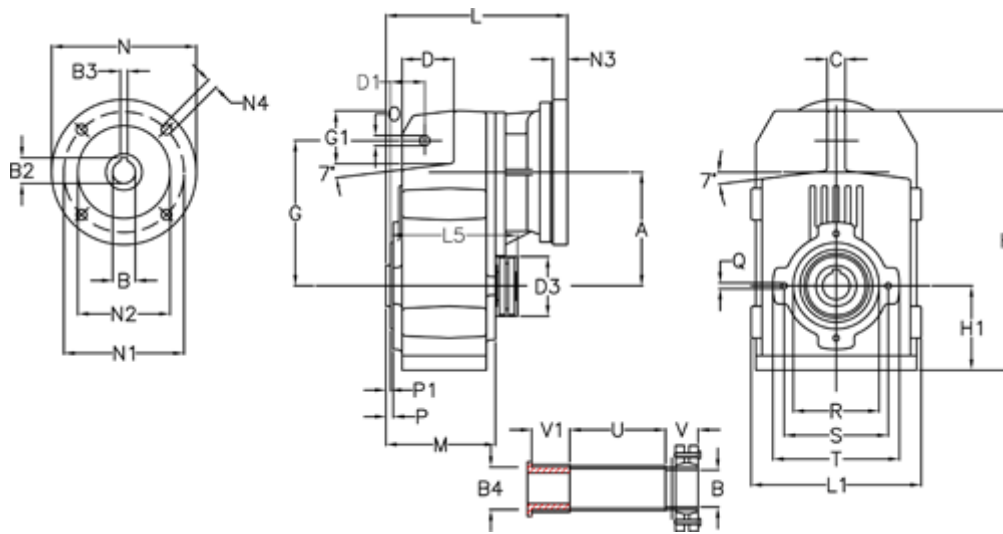

Article number: 29560503008950

Description: Shaft mounted gear
A512QF55-30-P132B5

Measures

A = 211.30	D1 = 65.0	I5 = 222.0	P1 = 4.5	V = 62
B = 55	d3 = 120	M = 163.0	Q = M12x19	V1 = 50
B1 = 38	G = 278	N = 300	R = 180	
B2 = 41.3	G1 = 105.5	N1 = 265	S = 215	
B3 = 10	H = 479.0	N2 = 230	T = 250	
B4 = 55	H1 = 144.0	N4 = 14	Tightening torque Nm adapter bushing = 6.0	
C = 20	L = 334.0	O = 22	Tightening torque Nm shrink disc = 12.0	
D = 93.5	L1 = 273	P = 8.5	U = 91.0	